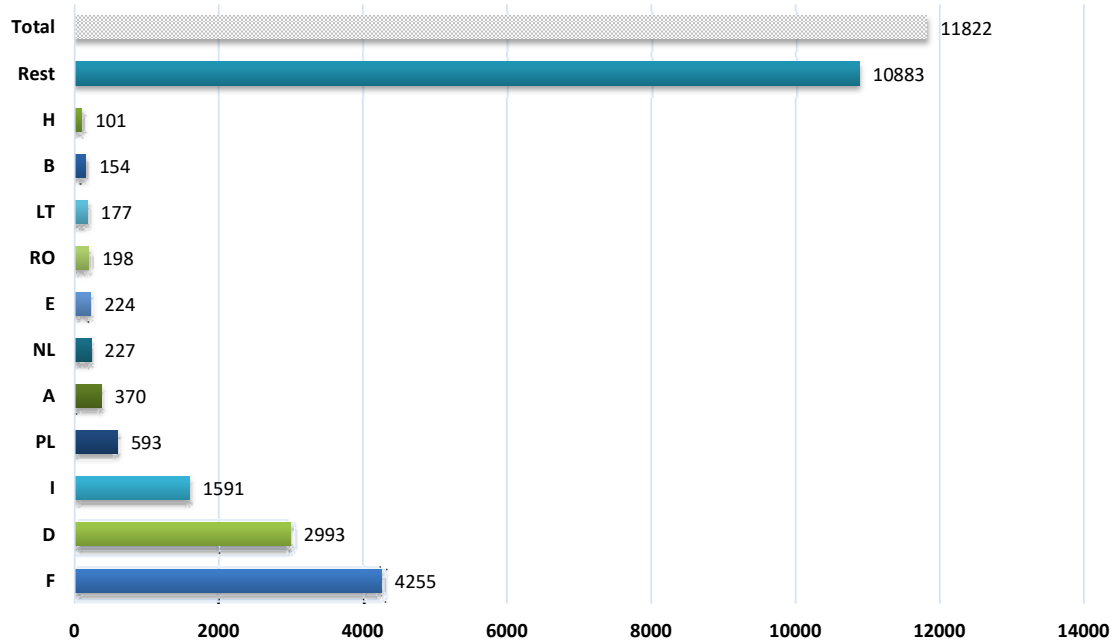

**Number of accidents caused by foreign vehicles in Switzerland
during the period of 1.1. - 31.12.2023
(by country of the vehicle that caused the accident)**

**Number of accidents caused by foreign vehicles in Switzerland
during the period of 1.1. - 31.12.2023
(by country of the vehicles caused the accident)**